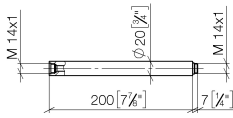

Extension for shower with fixed riser 200 mm - Dark Chrome

IMO

12 120 970

	Dark Chrome	12 120 970-19
	Brushed Light Gold	12 120 970-27

Fits: IMO, LULU, MADISON, MEM, TARA,
CL.1, LISSÉ, VAIA, META, CYO

Extension for shower with fixed riser 200 mm - Dark Chrome

IMO

12 120 970

12 120 970

mm [inches]

12 120 970

Parts for other
finishes can be found
here: [Brushed Light
Gold](#)